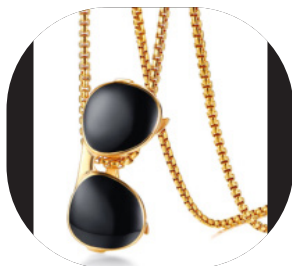

**53MM Stainless Steel Rhinestone Cross Pendant Steel Color**

**Wholesale** RM10.50  
**RRP** RM21.00  
**Quantity** 20

**70MM Stainless Steel Eye Feather Steel Color**

**Wholesale** RM9.60  
**RRP** RM19.20  
**Quantity** 20

**61MM Stainless Steel Ghost Head Feather Pendant Steel Color**

**Wholesale** RM9.60  
**RRP** RM19.20  
**Quantity** 20

**51MM Stainless Steel Turquoise Spider Pendant Steel Color**

**Wholesale** RM9.60  
**RRP** RM19.20  
**Quantity** 20