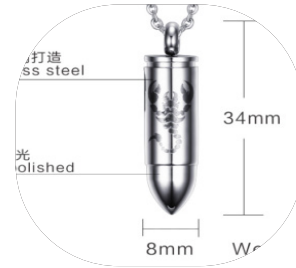

Wholesale RM7.68
RRP RM15.36
Quantity 20

34MM Gold Bullet Pendant

Wholesale RM7.68
RRP RM15.36
Quantity 20

50MM Laser Flame Bullet Pendant Steel Color

Wholesale RM7.68
RRP RM15.36
Quantity 20

50MM Laser Scorpion Bullet Pendant Steel Color

Wholesale RM7.68
RRP RM15.36
Quantity 20

50MM Laser Paper Clip Pattern Bullet Pendant Steel Color

Wholesale RM7.68
RRP RM15.36
Quantity 20

Jewellery - Pendant

DEAL F

PACKAGE 10

**50MM Laser Cross
Bullet Pendant Black**

Wholesale RM7.68
RRP RM15.36
Quantity 20

**34MM Laser Flying Dragon
Bullet Pendant Steel Color**

Wholesale RM7.68
RRP RM15.36
Quantity 20

**34MM Laser Scorpion Bullet
Pendant Steel Color**

Wholesale RM7.68
RRP RM15.36
Quantity 20