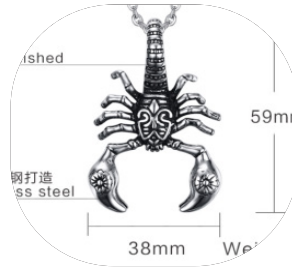

**Stainless Steel Rose Flower
Right Wing Casting Pendant**

Wholesale RM8.70
RRP RM17.40
Quantity 20

Jewellery - Pendant

DEAL F PACKAGE 10

Stainless Steel Eagle Casting Pendant

Wholesale RM8.70
RRP RM17.40
Quantity 20