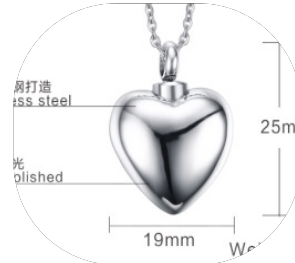

Stainless Steel Heart Shaped Polished Ashes Pendant Steel Color

Wholesale RM11.10

RRP RM22.20

Quantity 20